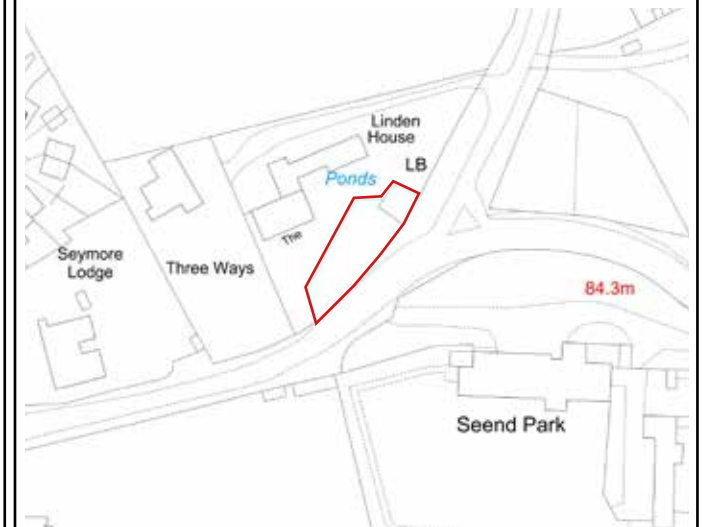

# Seend Parish NDP - Local Green Space Nominations

Bowerhill Residents Association Group Picnic Area

The Lye Green Areas A & B

The Horse Pond (High Street / Spout Lane Junction)

Parish Council Allotments

WI Allotments

Entrance to Love Walk